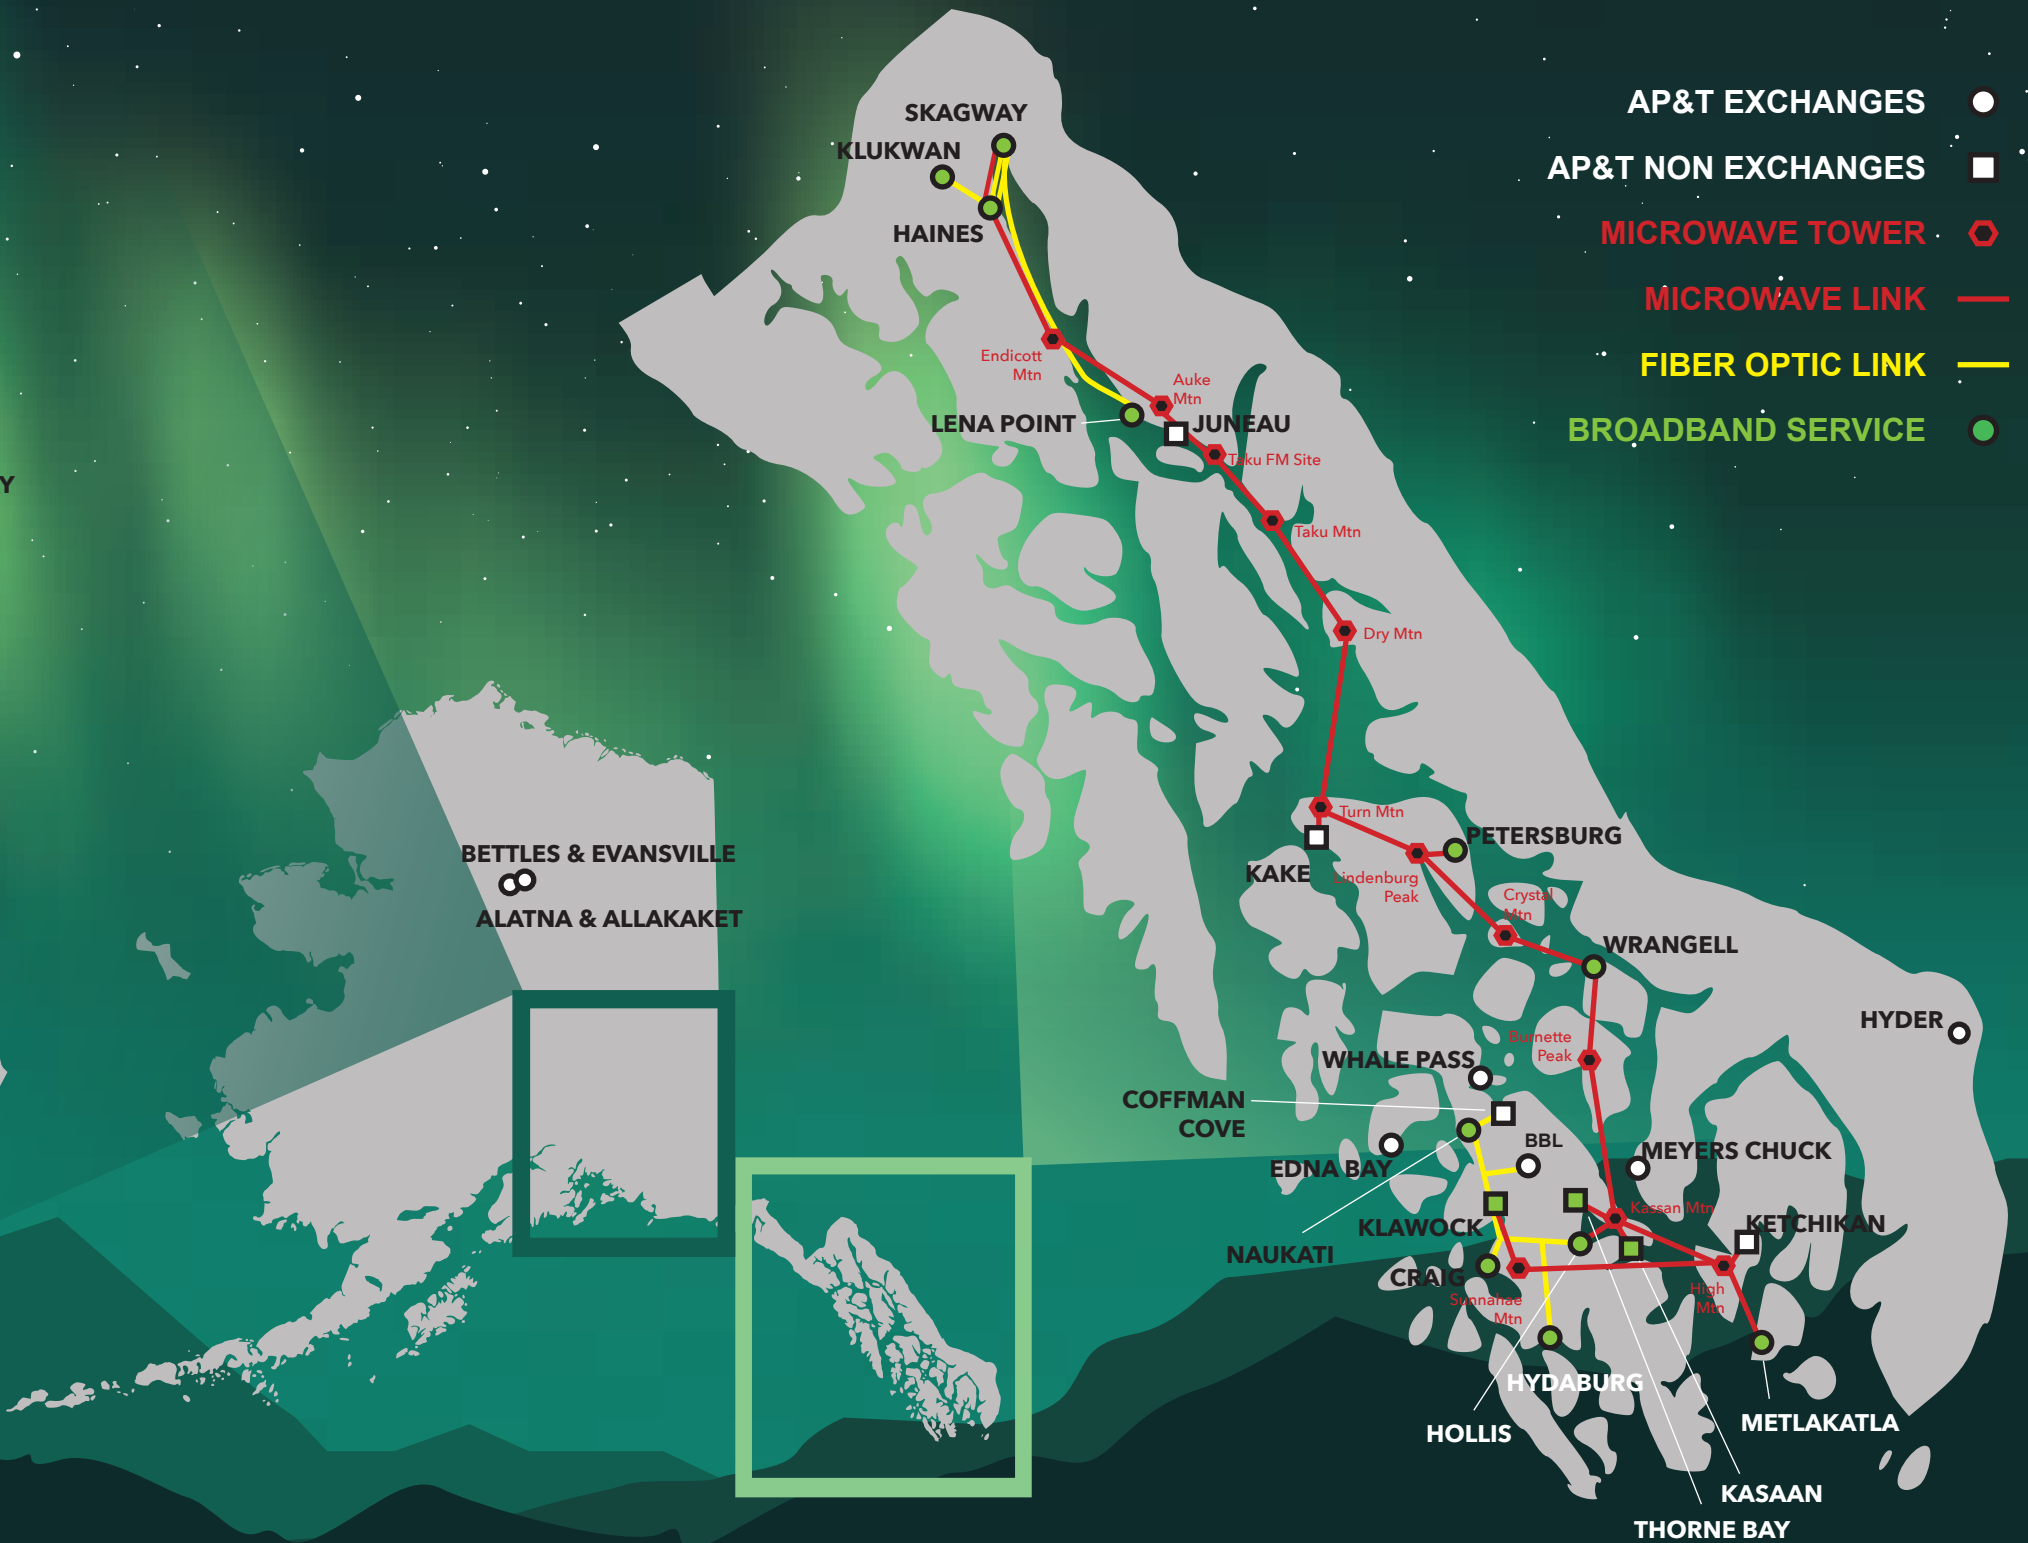

ALASKA POWER & TELEPHONE CO. NETWORK FACILITIES MAP

• Ethernet is available in all AP&T exchanges with Broadband, and at all Microwave sites

• Built, Maintained and Operated by the Employee Owners of Alaska Power & Telephone

• Entire Network MPLS Capable

- AP&T EXCHANGES ●
- AP&T NON EXCHANGES ■
- MICROWAVE TOWER ⬡
- MICROWAVE LINK —
- FIBER OPTIC LINK —
- BROADBAND SERVICE ●